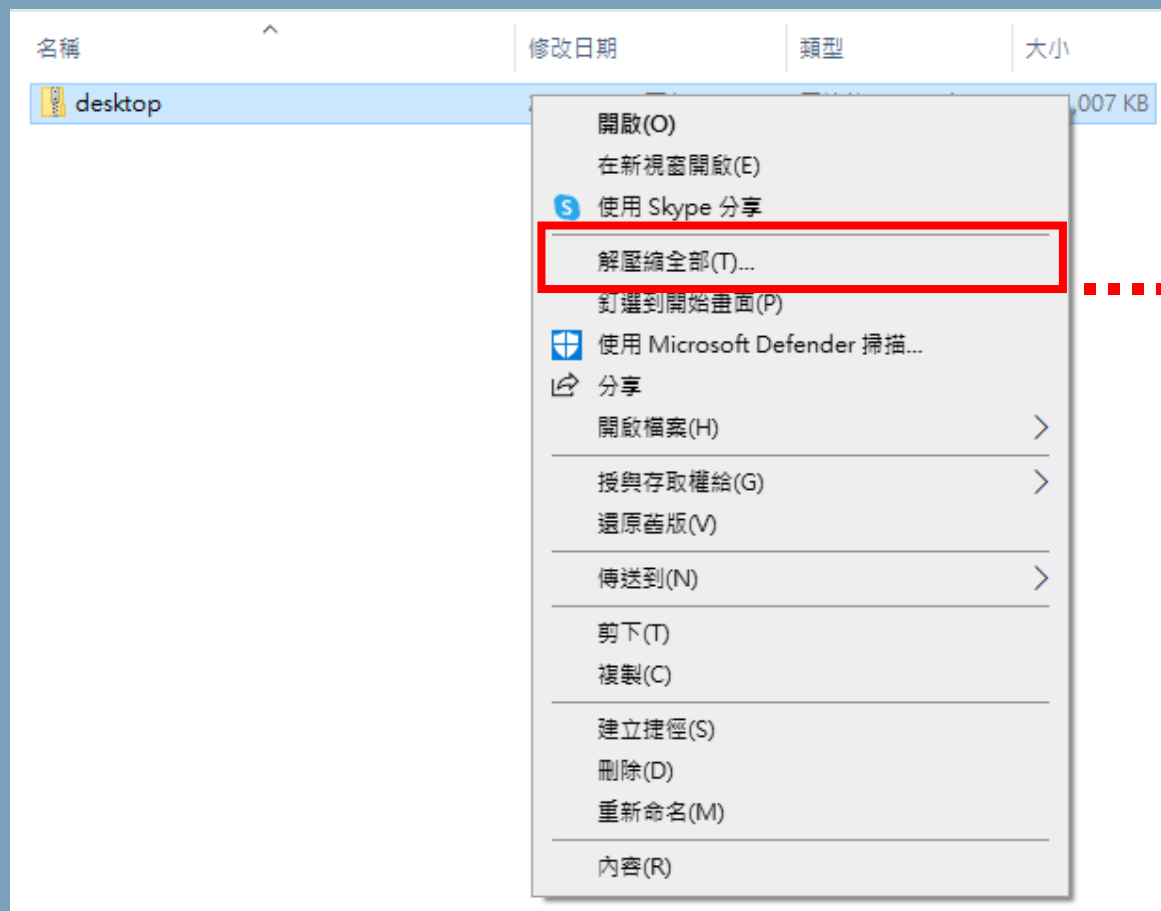

安裝檔開啟

按右鍵>選取「解壓縮全部」